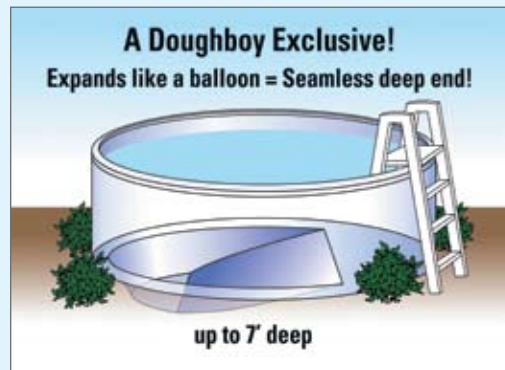

A Size For Any Backyard

An excellent assortment of pool sizes to perfectly match your backyard.

Round	Oval
12' • 16'	24' x 12' • 24' x 16'
18' • 21'	28' x 16' • 32' x 16'
24' • 28'	34' x 18' • 38" x 18'
	41' x 21'

Important: Misuse of your pool may result in crippling injury and/or other dangers to life and health. Do not dive or jump. Do not use slides, diving boards, or any other platform or object which can be used for improper pool entry. Use only an above-ground swimming pool ladder to enter or exit your pool. It is your responsibility to secure your pool against unauthorized, unsupervised or unintentional entry.

Change of Design: Doughboy Recreational expressly reserves the right to change or modify the design and construction of any product in due course of our manufacturing without incurring any obligation or liability to furnish or install such changes or modifications on products previously or subsequently sold.

Doughboy Recreational is in no way affiliated with any professional pool installer. If you have the pool installed by others, please supervise to be sure they comply with proper installation techniques as shown.

Visit our website at www.doughboy-pools.com

Doughboy Recreational • 315 N Sebastian • West Helena, AR 72390 • 866-DOUGHBOY