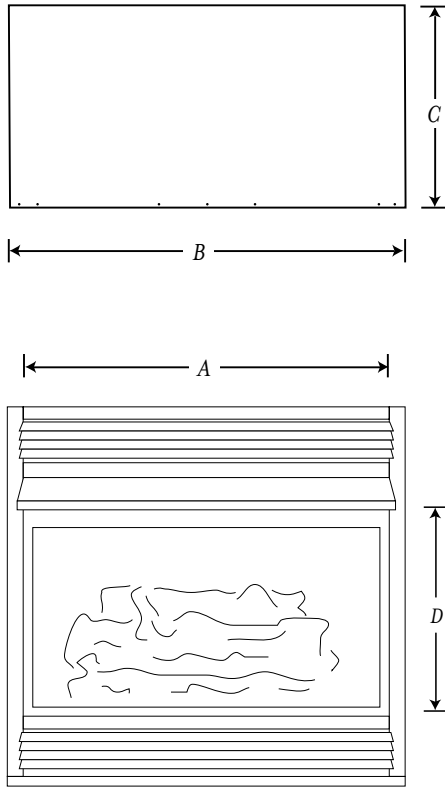

Wood mantels in a variety of styles and finishes

Options

Remote Controls

Zeta fireplace shown with arch screen and stamped louvered front (both included)

EXCLUSIVE FEATURES

- ◆ 21" mini compact fireplace with 8-7/8" depth allows for easy renovation to existing rooms
- ◆ Millivolt (remote-ready) control
- ◆ 99.9% heating efficiency
- ◆ Single row of dancing yellow flames
- ◆ Detailed ceramic fiber logs
- ◆ Ceramic fiber liner
- ◆ Arch screen with stamped louvered front
- ◆ Approved for bedroom use
- ◆ Lifetime Limited Warranty

APPLIANCE SPECIFICATIONS

ZETA

A	16-1/4"
B	19-3/4"
C	8-7/8"
D	16-3/4"
E	23-3/4"

FRAMING SPECIFICATIONS

ZETA

WIDTH	17-1/2"
HEIGHT	22-1/4"
DEPTH	8-7/8"

CORNER FRAMING SPECIFICATIONS

ZETA