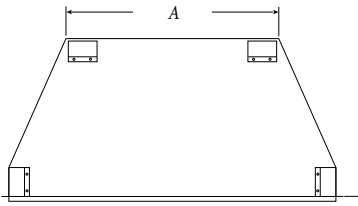

APPLIANCE SPECIFICATIONS

	ODYSSEY 36	ODYSSEY 42
A	29"	36"
B	41"	48"
C	21"	24"
D	35"	42"
E	37"	41"
F	21"	23"
G	3-1/2"	3-1/2"
H	13-1/2"	13-1/2"
I	9-1/4"	9-1/4"

FRAMING SPECIFICATIONS

	ODYSSEY 36	ODYSSEY 42
WIDTH	44"	51"
HEIGHT	42-3/4"	46-1/2"
DEPTH	21"	23"