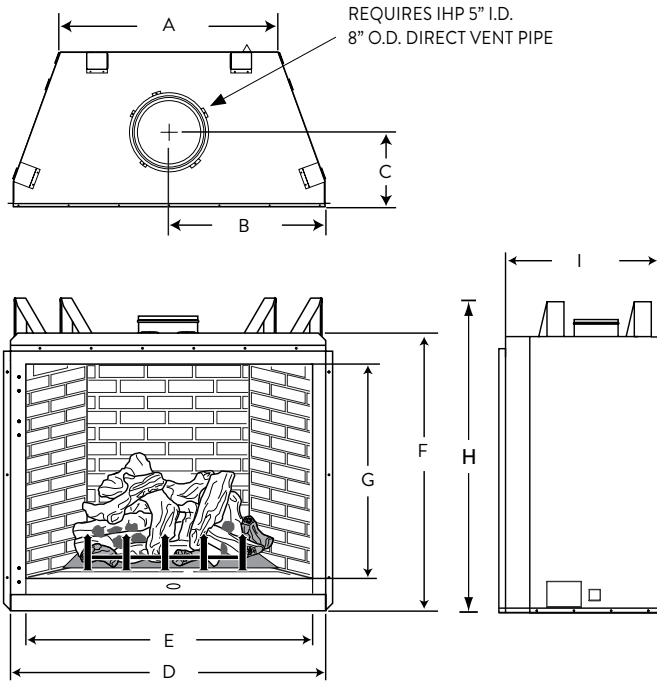

APPLIANCE SPECIFICATIONS