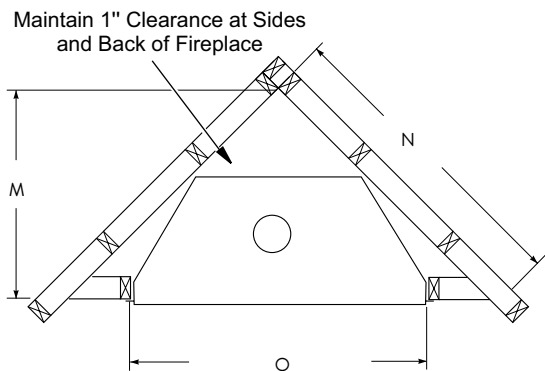

CORNER FRAMING SPECIFICATIONS

	DEVONSHIRE 36	DEVONSHIRE 42
M	36-3/8"	43-3/8"
N	51-3/8"	61-3/4"
O	41-1/2"	48-1/2"

FIREPLACE EFFICIENCIES – Listed to ANSI Z21.50 as a decorative gas appliance.

MODEL	FUEL	BTU/HR	P4 / ENERGUIDE*
DEVONSHIRE 36	NG	30,000/46,000	53.0%
DEVONSHIRE 36	LP	25,000/41,000	53.85%
DEVONSHIRE 42	NG	30,000/56,000	44.83%
DEVONSHIRE 42	LP	27,500/50,000	47.29%

*Intermittent ignition systems.

IMPORTANT NOTES:

As with any fireplace, this appliance is extremely hot during operation. Read and understand all operating instructions before using this appliance. For further information, consult your dealer.

Local conditions, such as elevation, wind, vent configuration and choice of fuel will affect overall appearance of the fire and heating performance. Performance can also vary with home design and insulation, climate, condition and type of fuel used, appliance location, burn rate, accessories chosen, chimney installation and how the appliance is operated.

Diagrams, illustrations and photographs are not to scale—consult installation instructions. Product designs, materials, dimensions, specifications, colors and prices are subject to change or discontinuance without notice.