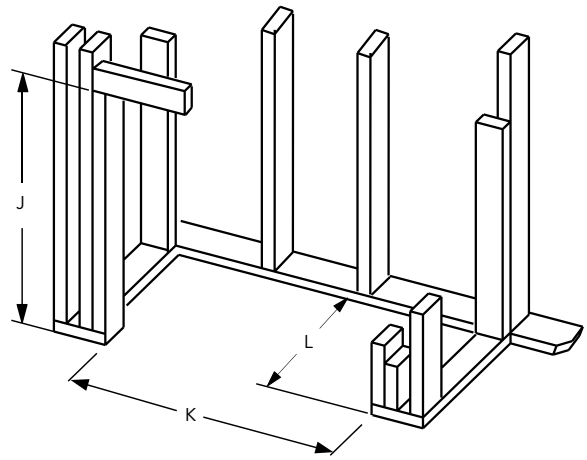

FLAT WALL FRAMING SPECIFICATIONS

	DEVONSHIRE 36	DEVONSHIRE 42
J	44"	48"
K	41-1/2"	48-1/8"
L	22-1/8"	26-1/8"