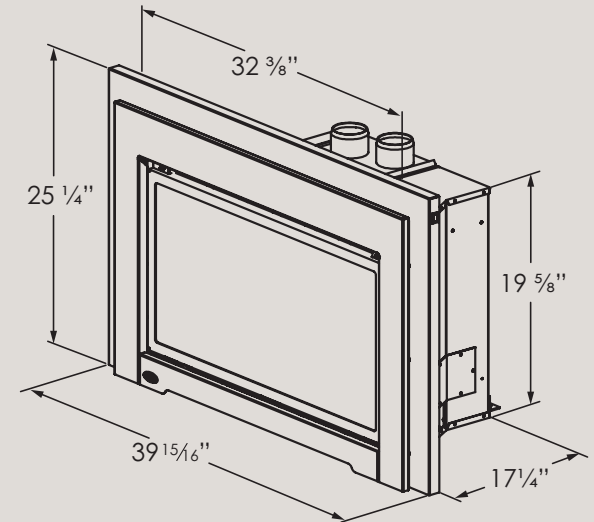

### Design Features

- Clean Face Look — No Louvers
- 50% Turn-Down Valve
- Glass Size: 435 sq. in.
- High Definition Log Set
- Ceramic Brick Liner
- Easy Access Burner Switch
- 130 CFM Room Fan (Variable Control)
- Limited Lifetime Warranty

### Available Options

- Hearth Shelf
- Stackable Riser
- Proflame Remote or Thermostat Control
- Surround Options:
  - Contemporary Surround 25.5" H x 40" W
  - Oversize Contemporary Surround 28.5" H x 40" W

### Unit Dimensions